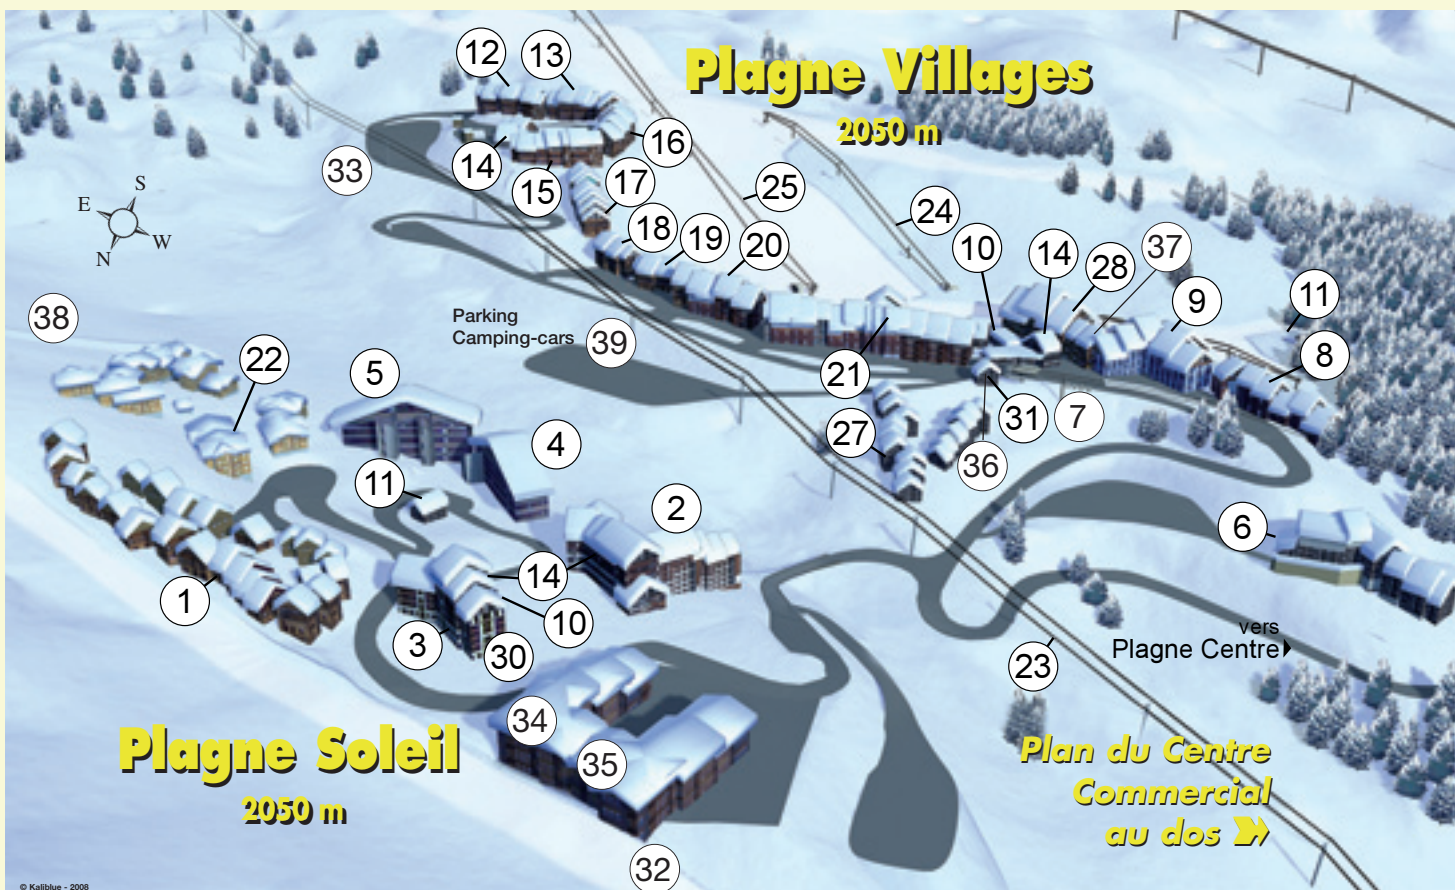

Pierre & Vacances

PLAGNE SOLEIL : Résidence « Le Mont Soleil »
STUDIO 4 • 2 PIECES 4/5 • 2/3 PIECES 6/7

Réservations / booking

En saison d'hiver / during winter season :
Tél. : 00 33 (0)4 79 55 77 00 - Fax : 00 33 (0)4 79 55 73 96

Toute l'année / all over the year :
Tél. : 00 33 (0)4 79 22 20 50 - fax : 00 33 (0)4 79 55 10 22
e-mail : bpc@pierre-et-vacances.com

BELLE PLAGNE :
Résidences « Les Constellations » et « Le Quartz »
du STUDIO 2 au 3/4 PIECES 8

Résidence « Les Néréides » - Belle Plagne
Totalemment rénovée / fully refurbished
du 2 PIECES 4/5 au 3/4 PIECES 8

Réservations / booking :
Tél. : 00 33 (0)4 79 22 20 50 - Fax : 00 33 (0)4 79 55 10 22
e-mail : bpc@pierre-et-vacances.com

araucaria
HÔTEL LA PLAGNE
RESTAURANT

Une note prochain séjour, faites nous plaisir, réservez à l'araucaria

PLAGNE CENTRE - BP 2 - 73214 Aime Cedex
Tél. +33(0)4 79 09 20 20 - Fax +33(0)4 79 09 28 28
www.araucaria-hotel.com - contact@araucaria-hotel.com

EN HAUT DU VILLAGE

sports villages

VENTES - LOCATIONS
REPARATIONS
ACCESSOIRES - DIVERS

04 79 09 11 85

www.sportvillages.fr

APRES SKI BAR
BAR • BOULE TELL. 1704

SALOON
DYS

Bar Pub & Nightclub - belle plagne - LE TIBERON

La Plagne protège votre environnement :
TRI SÉLECTIF DANS VOTRE STATION

ABC TAXI

COLLOMB Gilbert
Tél. 06 14 36 74 59
Fax 04 79 55 53 48
abc-taxi2@wanadoo.fr
73210 LA PLAGNE

www.la-plagne.com

Alp' Agence
Votre référence immobilière

Locations saisonnières - Ventes
Real Estate Agency

Galerie Le Pelvoux - 73210 La Plagne Centre
Tél. 04 79 55 12 20 - Fax 04 79 55 12 21 - www.alpagence.com

ALLAIS SKI

3 magasins à PLAGNE CENTRE

Allais Ski (Le Pelvoux)
Allais Ski (Le France)
Snow Planet-Boardshop (Le Pelvoux)

Location : Skis et Snowboard
Vente : matériel, textile, accessoires

Tél. 04 79 09 01 52
www.allais-ski.com

LES GRANGES DU SOLEIL
Centre Skis & Boarding

Réservez votre séjour dans une Résidence de Tourisme de Prestige

www.egh-residences.com
Tél. +33 (0)4 50 33 10 96

PIERRE LEROUX SPORTS

PLAGNE VILLAGES
dans le centre commercial à côté du Télébus de ski

VENTE LOCATION REPARATION
TECHNIQUE TEXTILE ACCESSOIRES

Chacun sa glisse... chacun son plaisir

SPORT 2000
OUVERT HIVER ÉTÉ
Tous les jours de 8 h 30 à 19 h
Tél. 04 79 09 01 23 • Fax 04 79 09 08 45

ASPEN
PLAGNE VILLAGES - SAVOIE
(2050 m)

INVESTIR À PLAGNE VILLAGES

- Retour skis aux pieds
- Vue panoramique
- Sauna, hammam, piscine intérieure chauffée
- Espace détente avec coin cheminée

Bureau de vente sur place
06 74 60 17 66

www.lagrange-patrimoine.com